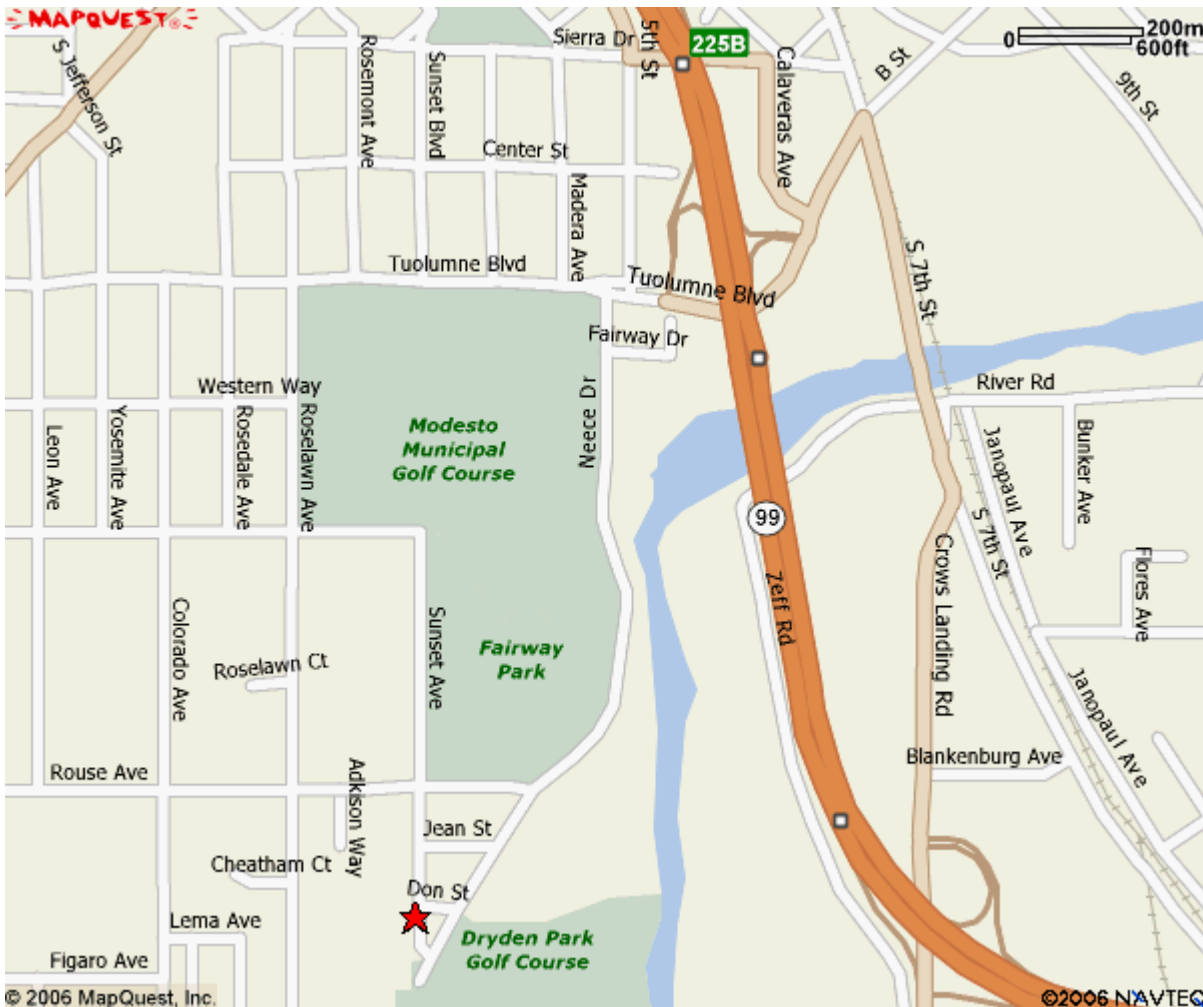

819 Sunset Ave
Modesto CA
95351-3756 US

Notes:

All rights reserved. Use Subject to License/Copyright

This map is informational only. No representation is made or warranty given as to its content. User assumes all risk of use. MapQuest and its suppliers assume no responsibility for any loss or delay resulting from such use.